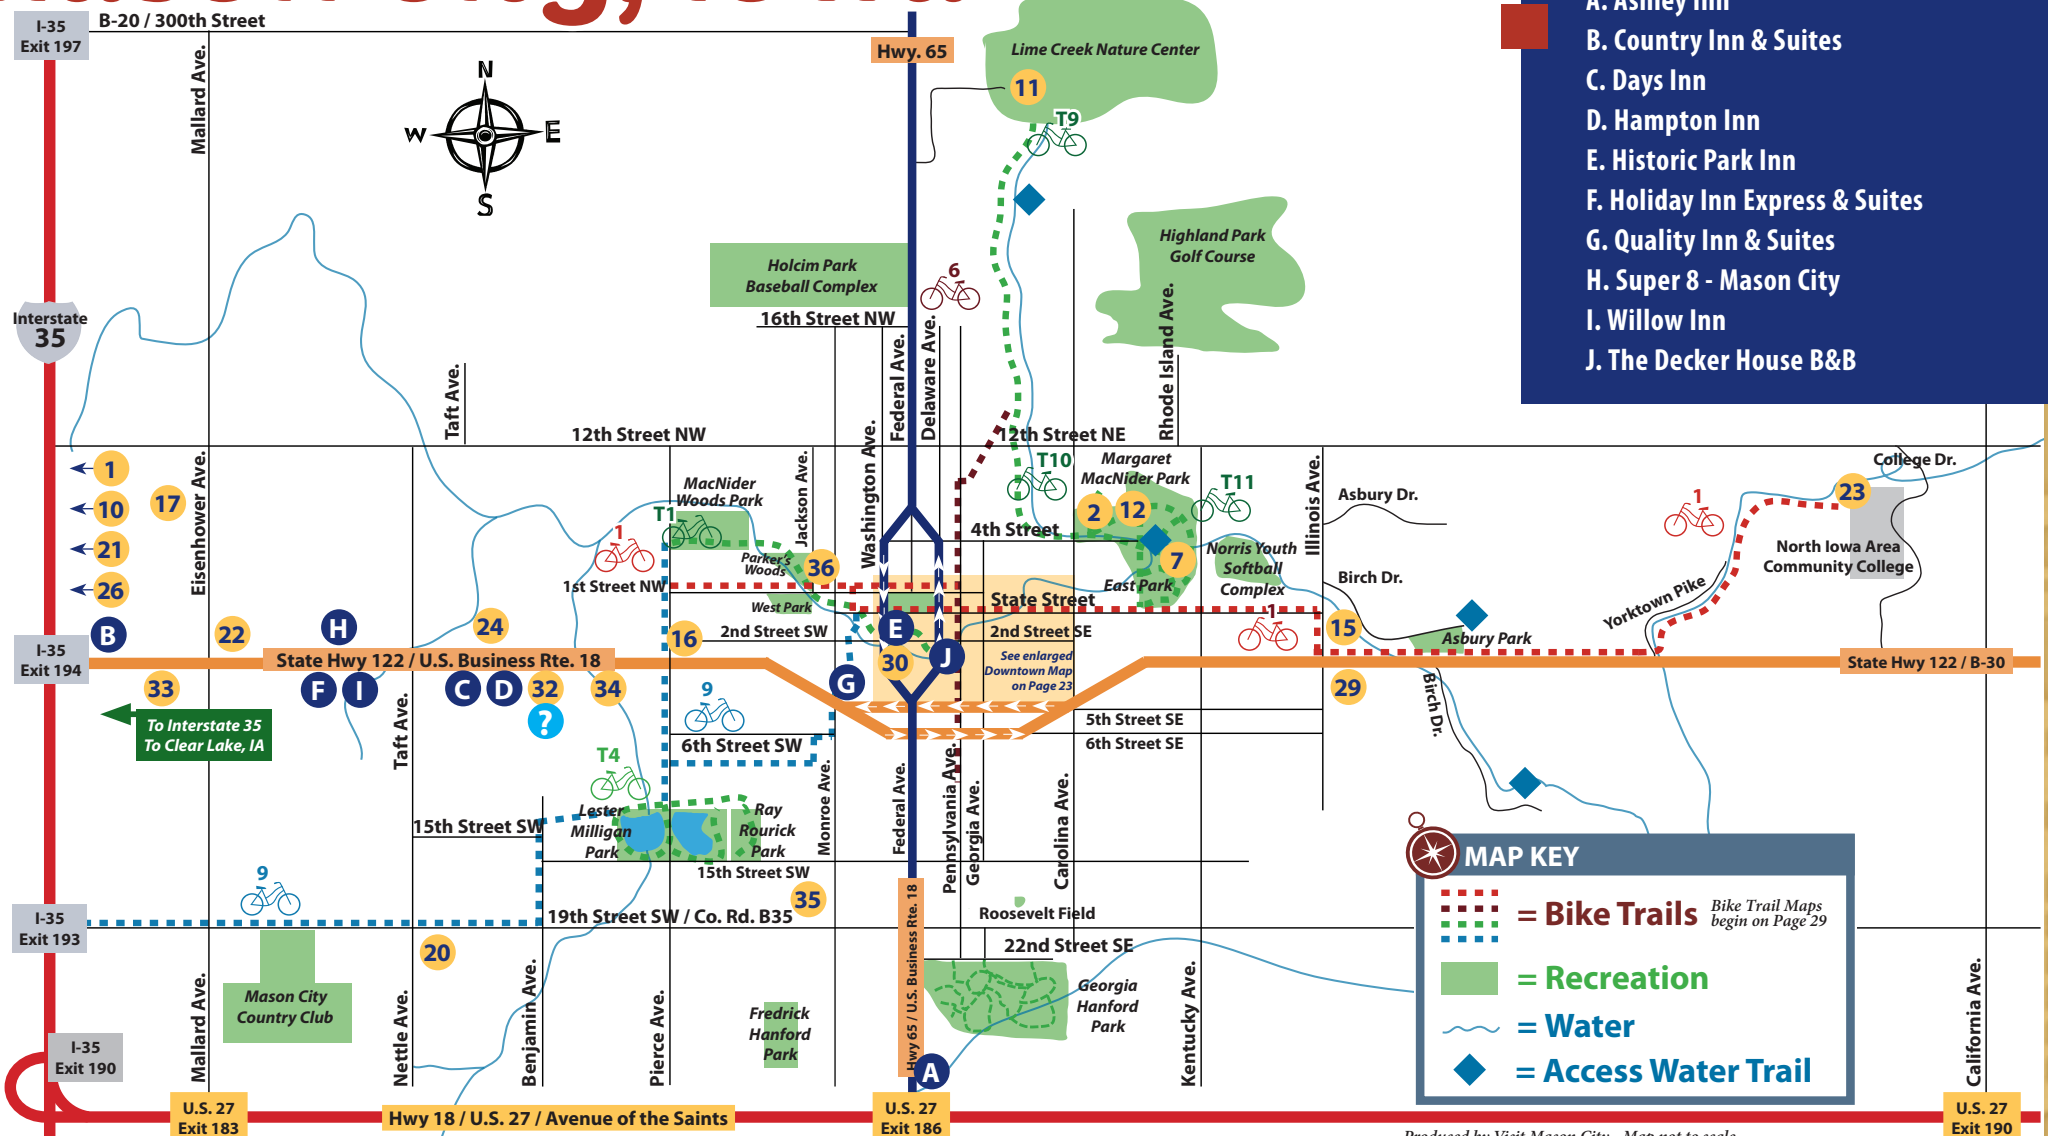

MAPS OF Mason City, Iowa

LODGING

- A. Ashley Inn
- B. Country Inn & Suites
- C. Days Inn
- D. Hampton Inn
- E. Historic Park Inn
- F. Holiday Inn Express & Suites
- G. Quality Inn & Suites
- H. Super 8 - Mason City
- I. Willow Inn
- J. The Decker House B&B

MAP KEY

- = Bike Trails *Bike Trail Maps begin on Page 29*
- = Recreation
- = Water
- = Access Water Trail

Produced by Visit Mason City - Map not to scale.

AREAS OF INTEREST

- 1. Airport
- 2. Aquatic Center
- 7. East Park
- 10. Kinney Pioneer Museum
- 11. Lime Creek Nature Center
- 12. Margaret MacNider Campground
- 15. Mason City High School
- 16. Mercy Medical Center
- 17. Mercy Medical Center - West Campus
- 20. Newman High School
- 21. North Iowa Golf Center
- 22. North Iowa Events Center / Ice Arena / I-35 Speedway
- 23. North Iowa Area Community College
- 24. Plaza West Strip Mall
- 26. Prairie West Plaza
- 29. Regency Square Strip Mall
- 32. Visitor Information Center
- 33. Willow Creek Crossing / Indianhead Square
- 34. Willowbrook Mall
- 35. YMCA
- 36. Roller City

DOWNTOWN SEE ENLARGED MAP >>>

- 3. Central Park
- 4. Cerro Gordo County Courthouse
- 5. Charles H. MacNider Art Museum
- 6. City Hall
- 8. Frank Lloyd Wright Hotel/Bank
- 9. Frank Lloyd Wright Stockman House
- 13. Mason City Chamber of Commerce / North Iowa Corridor EDC / Main Street Mason City
- 14. Mason City Community Theatre
- 18. Meredith Willson Boyhood Home
- 19. Meredith Willson / "The Music Man" Footbridge
- 25. Post Office
- 27. Public Library
- 28. Rancho Deluxe: *The Original Bicycle Garden*
- 30. Downtown / Southbridge Mall
- 31. The Music Man Square