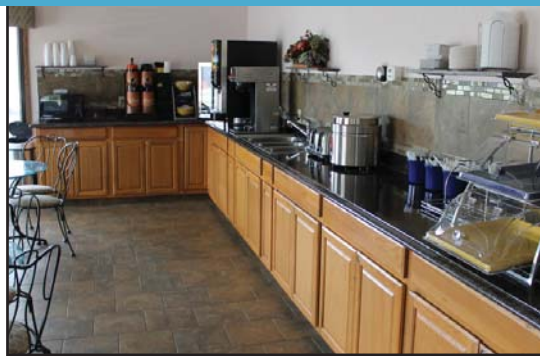

# LODGING ACCOMODATIONS

www.VisitMasonCityIowa.com

With nearly 500 hotel accomodations,  
the comforts of home await you...

		Number of Rooms	Non-Smoking Rooms	Handicap Accessible	Complimentary Breakfast	Restaurant	Lounge	Courtesy Transportation	Pets	Recreation	Banquet Facilities	Meeting Rooms	Group Services	Internet Access	Special Features
<b>KEY</b>	<b>A Ashley Inn</b> 3451 S. Federal Avenue; Hwy. 65 S (641) 423-9471	16	4						•					•	CM MW RF
<b>Recreation</b>	<b>B Country Inn &amp; Suites</b> 4082 4th Street SW; Hwy. 122 W (641) 423-1770 • (800) 456-4000 www.countryinns.com	88	88	•	•					E, I W		•	L, G C, M	•	B, CM IB, K, LF MW, RF
E = Exercise Room	<b>C Days Inn</b> 2301 4th Street SW; Hwy. 122 W (641) 424-0210 • (800) 329-7466 www.daysinn.com	57	43	•	•				•				G C, M	•	B, CM IB, MW, RF
I = Indoor Pool	<b>D Hampton Inn &amp; Suites</b> 2111 4th Street SW; Hwy. 122 W (641) 425-7500 • (800) 426-7866 www.hamptoninn.com	83	83	•	•					E, I W			G C, M	•	B, CM IB, MW, RF
O = Outdoor Pool	<b>E Historic Park Inn</b> 15 West State Street (641) 422-0015 • (800) 659-2220 www.historicparkinn.com	27	27	•		•	•	•		E	•	•	L, G, M	•	B, CM IB, RF
R = Recreation Room	<b>F Holiday Inn Express &amp; Suites</b> 3041 4th Street SW; Hwy. 122 W (641) 424-1200 • (800) 465-4329 www.hiexpress.com	87	87	•	•					E, I		•	L, G M	•	B, CM IB, K, LF MW, RF
W = Whirlpool	<b>G Quality Inn &amp; Suites</b> 410 5th Street SW; Hwy. 122 W (641) 423-4444 • (877) 424-6423 www.qualityinn.com/hotel/ia030	60	60	•	•				•				G C, M	•	B, CM IB, MW, RF
<b>Group Tour Services</b>	<b>H Super 8 - Mason City</b> 3010 4th Street SW; Hwy. 122 W (641) 423-8855 • (800) 800-8000 www.super8.com	57	46	•	•				•	I, W			G M	•	B, CM LF, MW, RF
L = Luggage Handling	<b>I Willow Inn</b> 2781 4th Street SW; Hwy. 122 W (641) 423-8221	14	12				•		•						K, LF MW, RF
G = Group Rates	<b>J The Decker House B&amp;B</b> 119 2nd Street SE (641) 423-4700 www.thedeckerhousemc.com	5	5	•	•						•	•	G, L M, C	•	B
C = Escort & Driver Comp. Policy															
M = Motorcoach Parking															
<b>Special Features</b>															
B = Blow Dryer															
CM = Coffee Maker															
IB = Iron/Board															
K = Kitchenettes															
LF = Laundry Facilities															
MW = Microwave															
RF = Refrigerator															